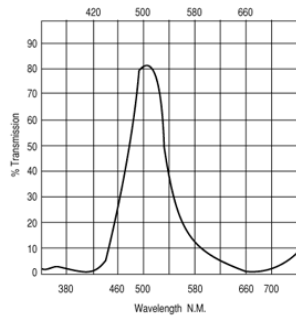

#34
Flesh Pink

TRANS. = 45%

pink

#48
Rose Purple

TRANS. = 16%

purple

#69
Brilliant Blue

TRANS. = 18%

blue

#98
Medium Grey

TRANS. = 25%

grey

#99
Chocolate

TRANS. = 35%

brown

#389
Chroma Green

TRANS. = 40%

green