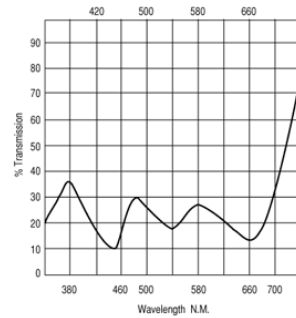

Roscolux Gel Light Characteristics

<http://www.rosco-ca.com/products/filters/index.cfm?fuseaction=Roscolux#Color>

#12
Straw

TRANS. = 88%

yellow

#26
Light Red

TRANS. = 12%

red

#34
Flesh Pink

TRANS. = 45%

pink

#48
Rose Purple

TRANS. = 16%

purple

#69
Brilliant Blue

TRANS. = 18%

blue

#98
Medium Grey

TRANS. = 25%

grey

#99
Chocolate

TRANS. = 35%

brown

#389
Chroma Green