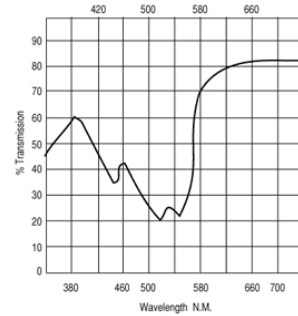

Roscolux Gel Light Characteristics

<http://www.rosco-ca.com/products/filters/index.cfm?fuseaction=Roscolux#Color>

#12
Straw

TRANS. = 88%

yellow

#26
Light Red

TRANS. = 12%

red

#34
Flesh Pink

TRANS. = 45%

pink

#48
Rose Purple

TRANS. = 16%

purple

#69
Brilliant Blue

TRANS. = 18%