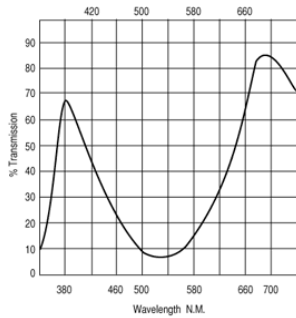

Roscolux Gel Light Characteristics

<http://www.rosco-ca.com/products/filters/index.cfm?fuseaction=Roscolux#Color>

#12
Straw

TRANS. = 88%

yellow

#26
Light Red

TRANS. = 12%

red

#34
Flesh Pink

TRANS. = 45%

pink

#48
Rose Purple

TRANS. = 16%

purple

#69
Brilliant Blue

TRANS. = 18%

blue

#98
Medium Grey

TRANS. = 25%

grey

#99
Chocolate

TRANS. = 35%

brown

#389
Chroma Green