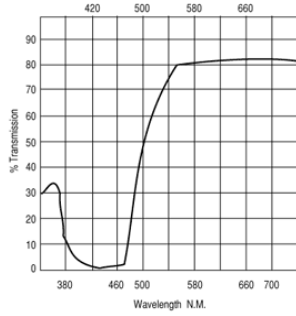

Roscolux Gel Light Characteristics

<http://www.rosco-ca.com/products/filters/index.cfm?fuseaction=Roscolux#Color>

#12
Straw

TRANS. = 88%

yellow

#26
Light Red

TRANS. = 12%

red

#34
Flesh Pink

TRANS. = 45%

pink

#48
Rose Purple

TRANS. = 16%

purple

#69
Brilliant Blue

TRANS. = 18%