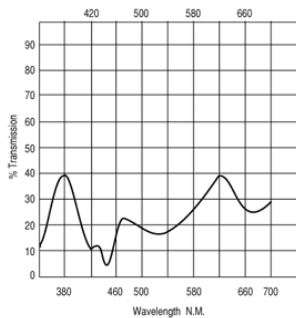

Roscolux Gel Light Characteristics

<http://www.rosco-ca.com/products/filters/index.cfm?fuseaction=Roscolux#Color>

#12
Straw

TRANS. = 88%

yellow

#26
Light Red

TRANS. = 12%

red

#34
Flesh Pink

TRANS. = 45%

pink

#48
Rose Purple

TRANS. = 16%

purple

#69
Brilliant Blue

TRANS. = 18%

blue

#98
Medium Grey

TRANS. = 25%

grey

#99
Chocolate

TRANS. = 35%

brown

#389
Chroma Green

TRANS. = 40%

green