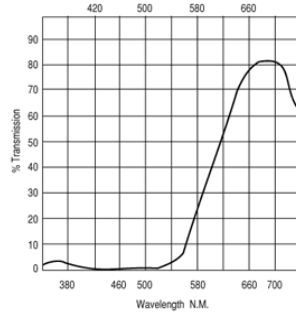

Roscolux Gel Light Characteristics

<http://www.rosco-ca.com/products/filters/index.cfm?fuseaction=Roscolux#Color>

#12
Straw

TRANS. = 88%

yellow

#26
Light Red

TRANS. = 12%

red

#34
Flesh Pink

TRANS. = 45%

pink

#48
Rose Purple

TRANS. = 16%

purple

#69
Brilliant Blue

TRANS. = 18%