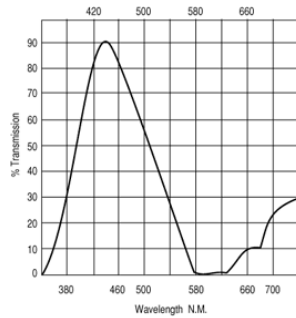

Roscolux Gel Light Characteristics

<http://www.rosco-ca.com/products/filters/index.cfm?fuseaction=Roscolux#Color>

#12
Straw

TRANS. = 88%

yellow

#26
Light Red

TRANS. = 12%

red

#34
Flesh Pink

TRANS. = 45%

pink

#48
Rose Purple

TRANS. = 16%

purple

#69
Brilliant Blue

TRANS. = 18%

blue

#98
Medium Grey

TRANS. = 25%

grey

#99
Chocolate

TRANS. = 35%

brown

#389
Chroma Green